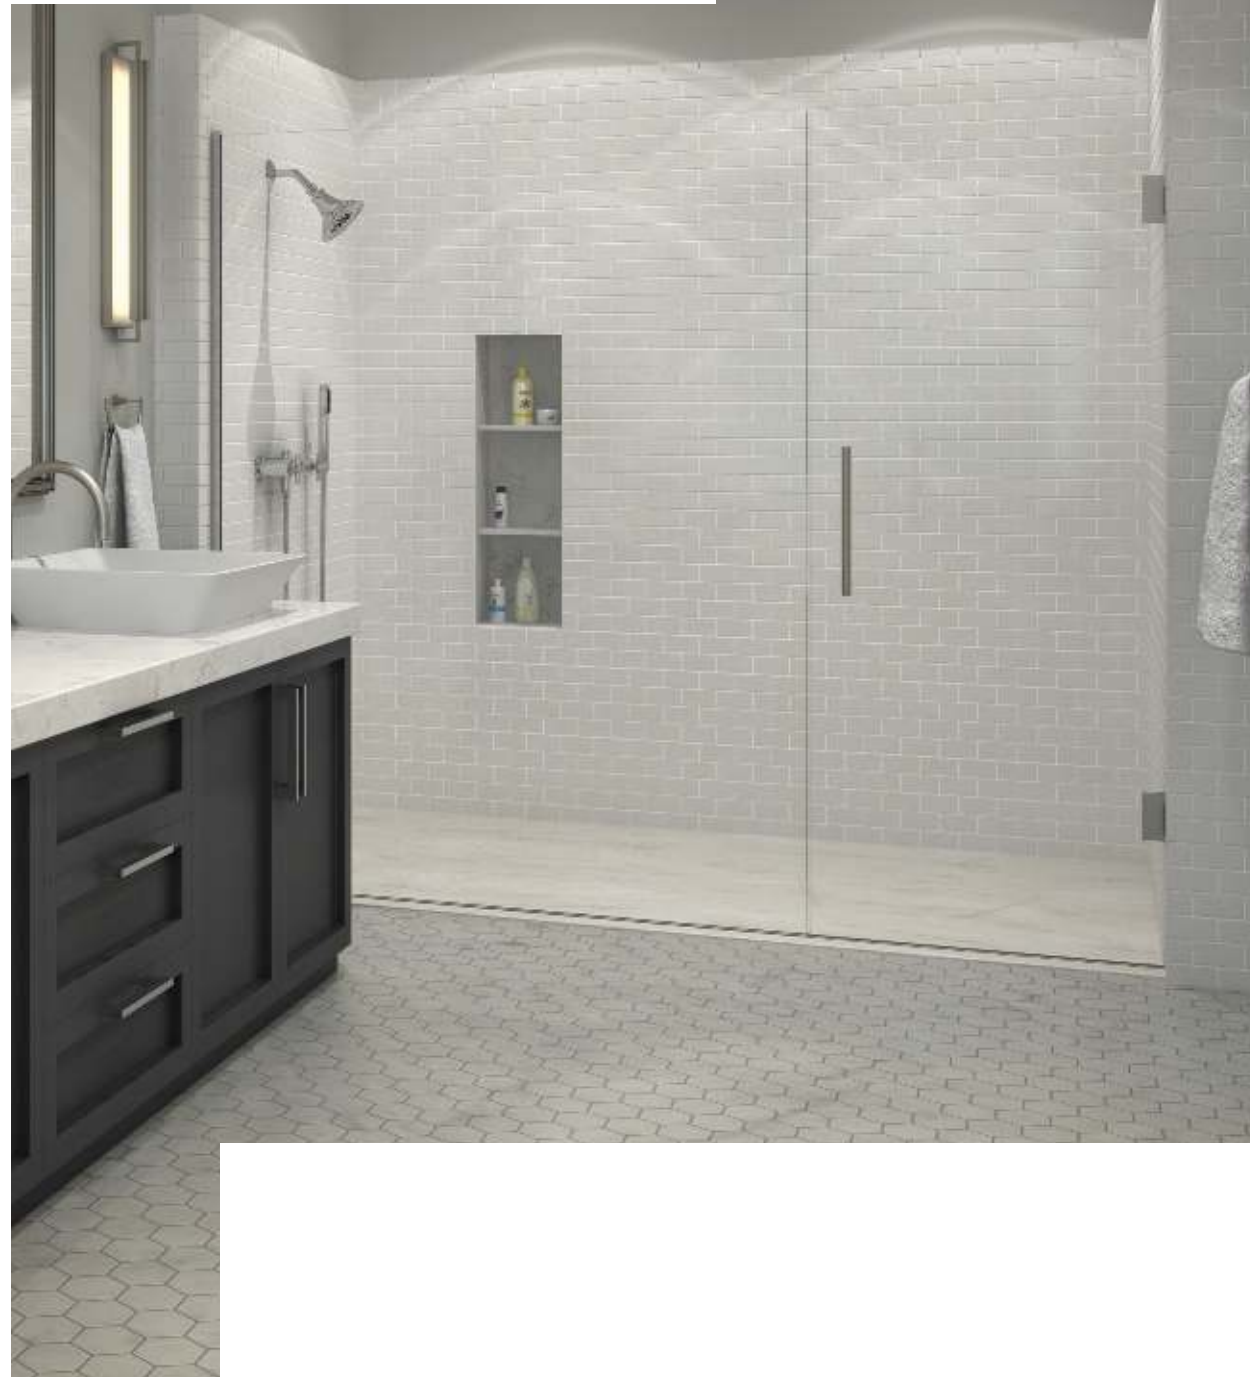

Born out of beautiful design and driven by innovation. Encompass™ Shower Bases – designed, manufactured and exclusively available at Sander & Sons - transform your bath into a unique shower experience as a one-piece shower base with built in high-efficiency linear drain. Designed for elegance and easy entry while providing better water evacuation, Encompass™ Shower Bases bring you the perfect marriage of form and function.

MANUFACTURED BY &
AVAILABLE EXCLUSIVELY AT

Sander & Sons Kitchen and Bath
7540 S. Grant St. Littleton, CO 80122
303-347-1345
sanderandsons.com

BEAUTIFUL BATHROOMS BEGIN
WITH BEAUTIFUL DESIGN.

We are excited to offer the Encompass™,
one-piece shower bases with a built-in,
high-efficiency linear drain.

PATENT
PENDING

CURBLESS ENTRY

Design Elegance. Easier Access.

MODERN HIGH-EFFICIENCY
LINEAR DRAIN

Better Water Evacuation. No Center Drain.

EASY MAINTENANCE

Non-Porous Stain Resistant, No Grout Lines to Clean