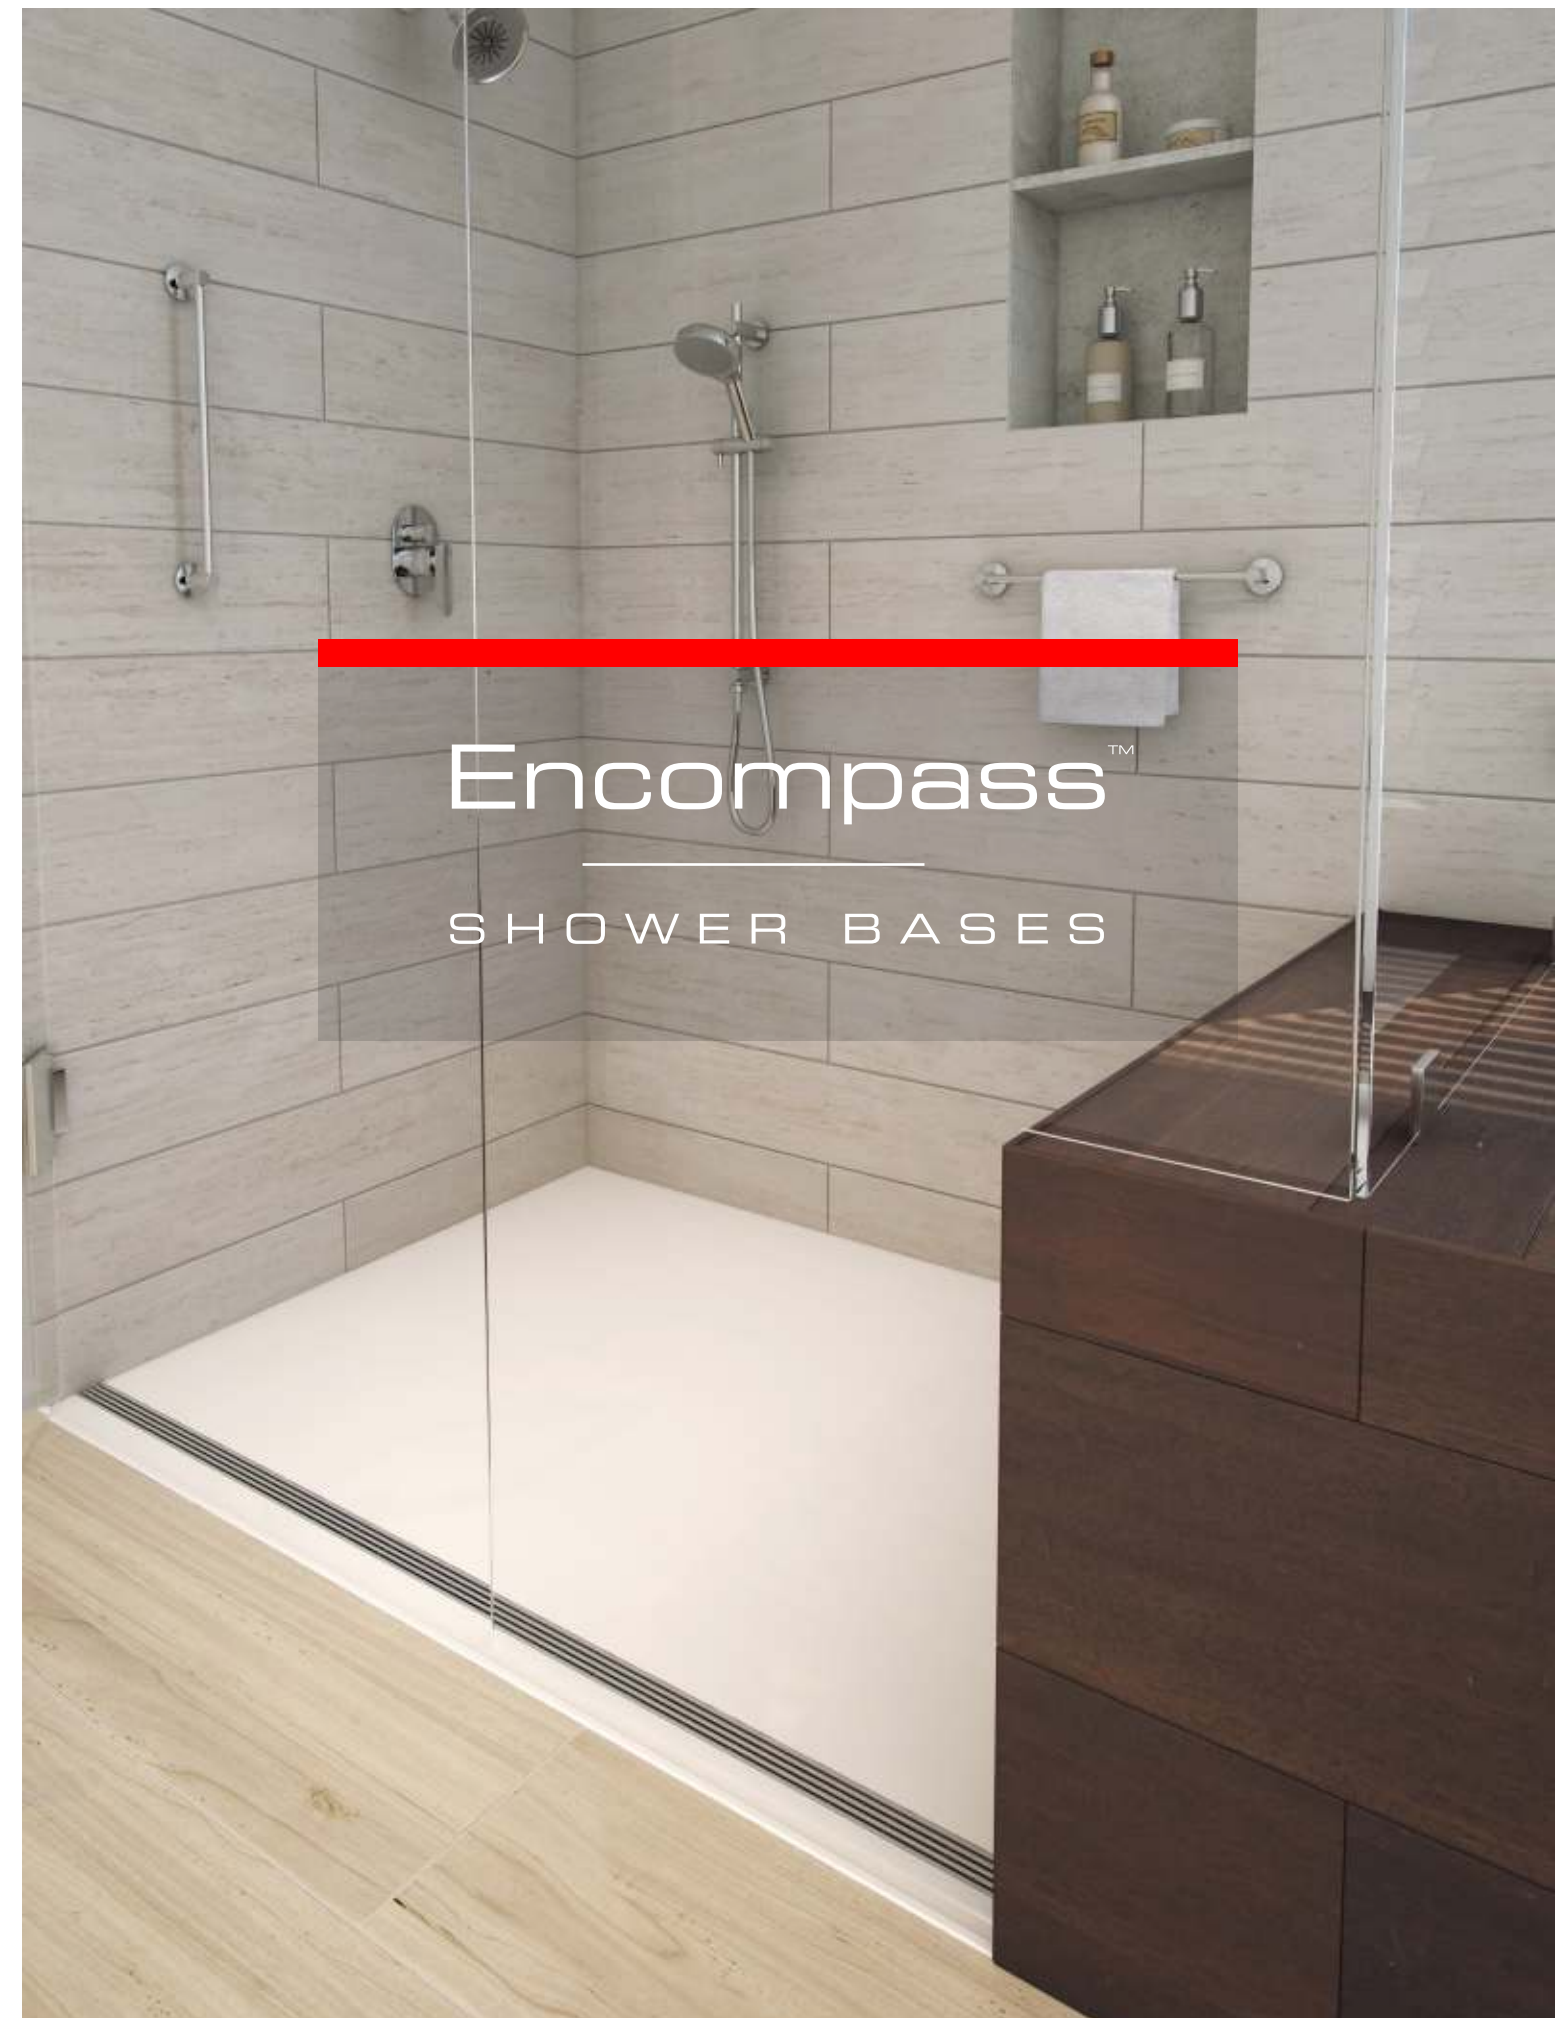

Born out of beautiful design and driven by innovation. Encompass™ Shower Bases – designed, manufactured and exclusively available at Sander & Sons - transform your bath into a unique shower experience as a one-piece shower base with built in high-efficiency linear drain. Designed for elegance and easy entry while providing better water evacuation, Encompass™ Shower Bases bring you the perfect marriage of form and function.

MANUFACTURED BY &
AVAILABLE EXCLUSIVELY AT

Sander & Sons Kitchen and Bath
7540 S. Grant St. Littleton, CO 80122
303-347-1345
sanderandsons.com

BEAUTIFUL BATHROOMS BEGIN
WITH BEAUTIFUL DESIGN.

We are excited to offer the Encompass™,
one-piece shower bases with a built-in,
high-efficiency linear drain.

PATENT
PENDING

CURBLESS ENTRY

Design Elegance. Easier Access.

MODERN HIGH-EFFICIENCY
LINEAR DRAIN

Better Water Evacuation. No Center Drain.

EASY MAINTENANCE

Non-Porous Stain Resistant, No Grout Lines to Clean