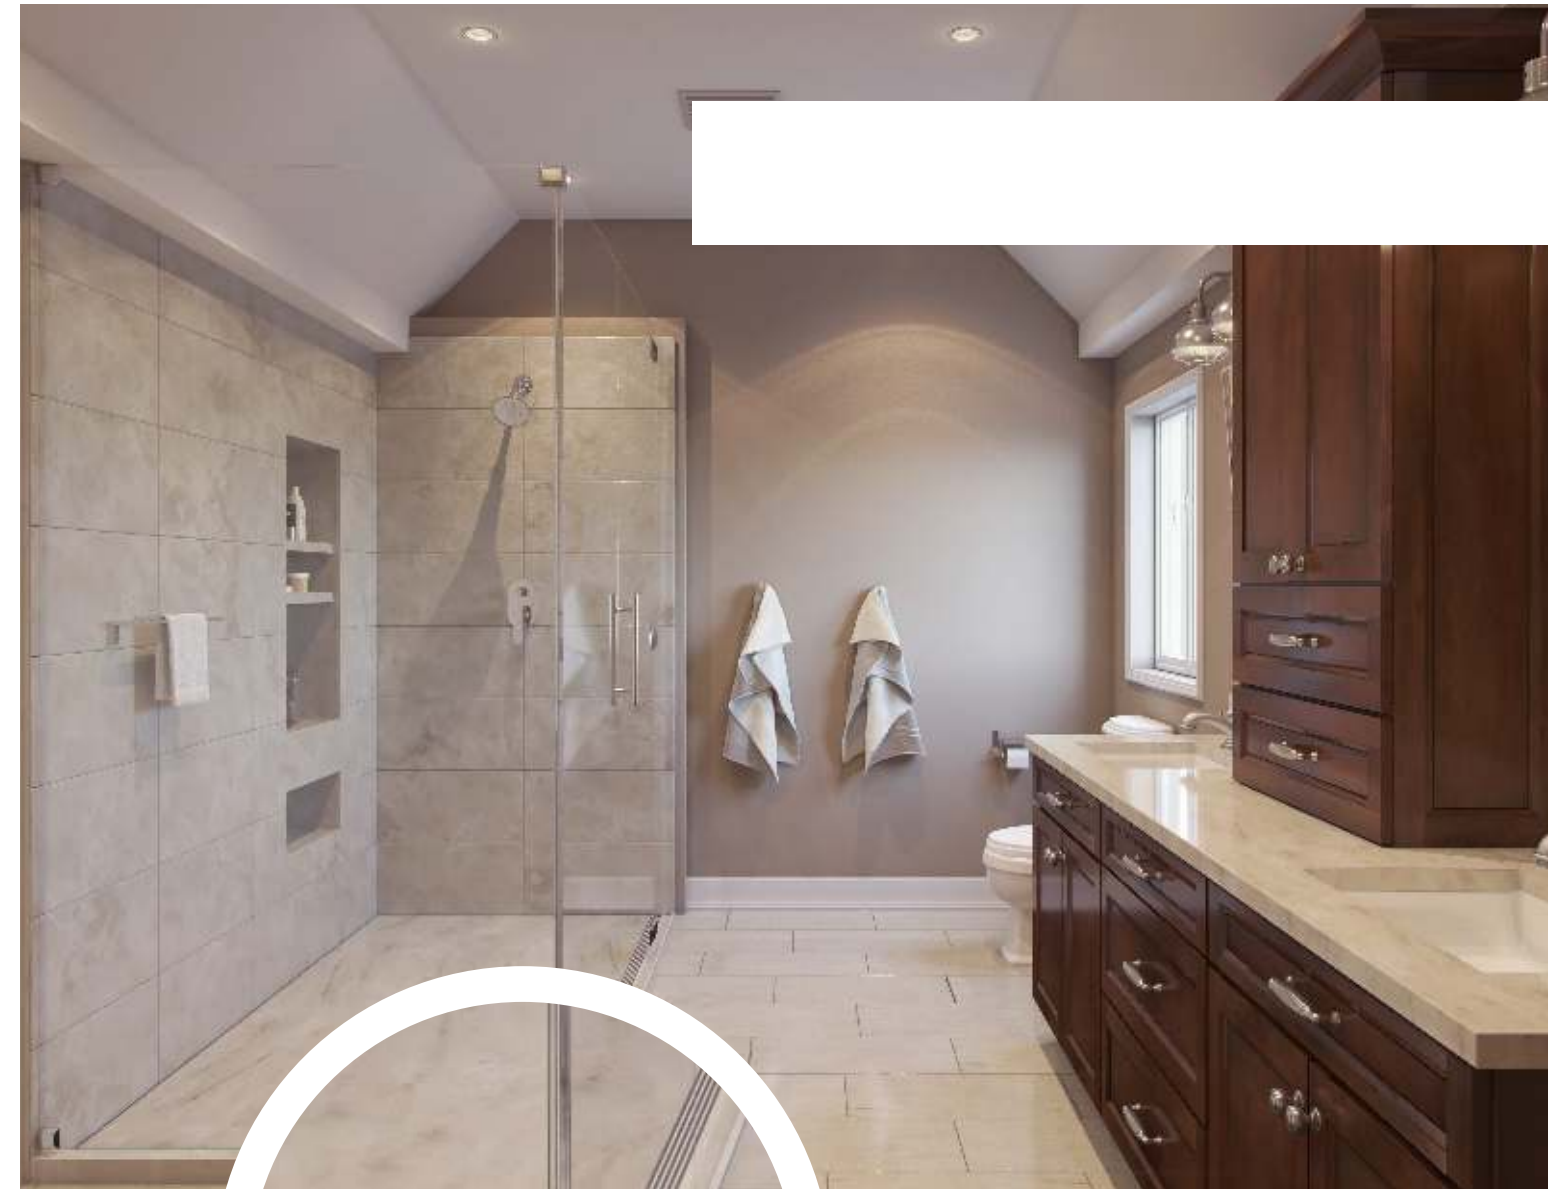

Born out of beautiful design and driven by innovation. Encompass™ Shower Bases – designed, manufactured and exclusively available at Sander & Sons - transform your bath into a unique shower experience as a one-piece shower base with built in high-efficiency linear drain. Designed for elegance and easy entry while providing better water evacuation, Encompass™ Shower Bases bring you the perfect marriage of form and function.

MANUFACTURED BY &
AVAILABLE EXCLUSIVELY AT

Sander & Sons Kitchen and Bath
7540 S. Grant St. Littleton, CO 80122
303-347-1345
sanderandsons.com

BEAUTIFUL BATHROOMS BEGIN
WITH BEAUTIFUL DESIGN.

We are excited to offer the Encompass™,
one-piece shower bases with a built-in,
high-efficiency linear drain.

PATENT
PENDING

CURBLESS ENTRY

Design Elegance. Easier Access.

MODERN HIGH-EFFICIENCY
LINEAR DRAIN

Better Water Evacuation. No Center Drain.

EASY MAINTENANCE

Non-Porous Stain Resistant, No Grout Lines to Clean